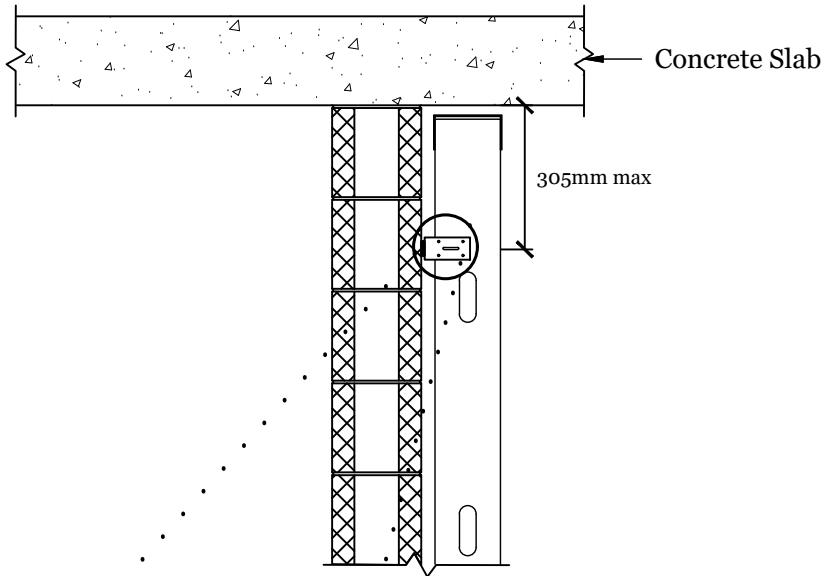

PROFILE VIEW

FRONT VIEW

GenieClip LB

Phone: +971 4 813 5501
cs@pliteq.ae

GENERAL NOTES:

The information provided in this drawing is accurate to the best of our knowledge at the time of printing. However, we reserve the right to make changes when necessary without notification.

© **Pliteq Building Materials Trading LLC. 2017**

Notes

PROJECT: **GenieClip® LB Wall Series**

DRAWING: Wall to Wall Isolated Partition

DRAWN BY: J. Joo

DATE: 2017-01-13

DWG. NO.:
LB03

SCALE: N/A