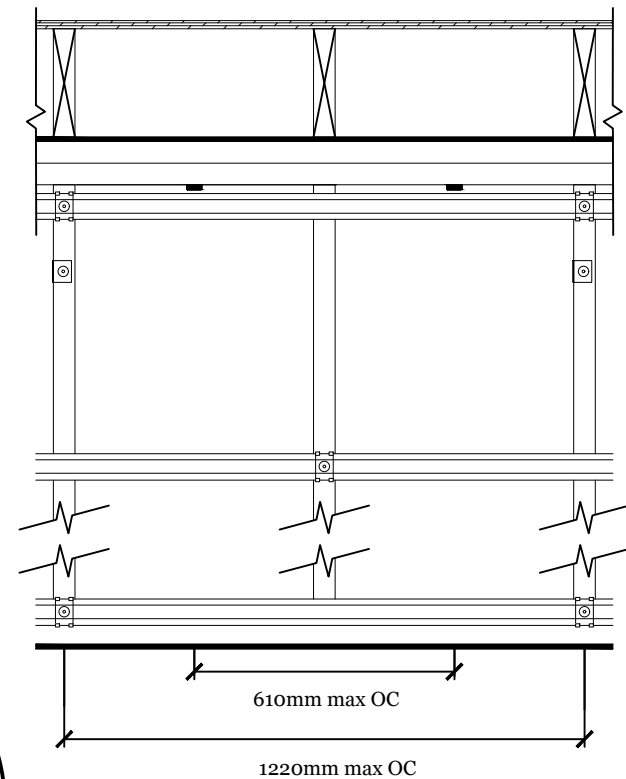

PROFILE VIEW

FRONT VIEW

- GenieClip RST** with 22mm Furring Channel
- GenieMat FIS** Washer
- Acoustical Sealant
- Drywall
- GenieMat FIS** Acoustic Pad

Phone: +971 4 813 5501
cs@pliteq.ae

GENERAL NOTES:

The information provided in this drawing is accurate to the best of our knowledge at the time of printing. However, we reserve the right to make changes when necessary without notification.
© Pliteq Building Materials Trading LLC. 2017

Notes

PROJECT: **GenieClip® RST** Wall Series

DRAWING: **GenieMat® FIS** with **GenieClip LB**
Isolated Partition

DRAWN BY: J. Joo

DATE: 2017-01-10

DWG. NO.:
LB05

SCALE: N/A