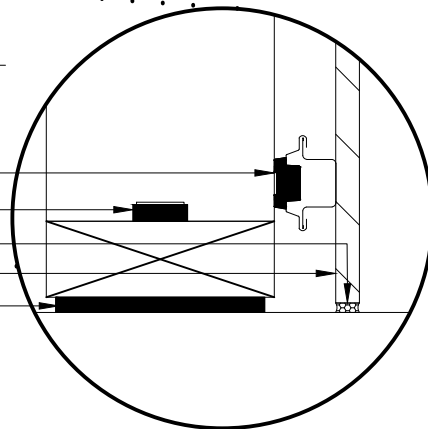

PROFILE VIEW

FRONT VIEW

- GenieClip RST** with 22mm Furring Channel
- GenieMat FIS** Washer
- Acoustical Sealant
- Drywall
- GenieMat FIS** Acoustic Pad

Phone: +971 4 813 5501
cs@pliteq.ae

GENERAL NOTES:

The information provided in this drawing is accurate to the best of our knowledge at the time of printing. However, we reserve the right to make changes when necessary without notification.
© Pliteq Building Materials Trading LLC. 2017

Notes

PROJECT: **GenieClip® RST** Wall Series

DRAWING: **GenieMat® FIS** with **GenieClip LB**
Isolated Partition

DRAWN BY: J. Joo

DATE: 2017-01-10

DWG. NO.:
LB05

SCALE: N/A