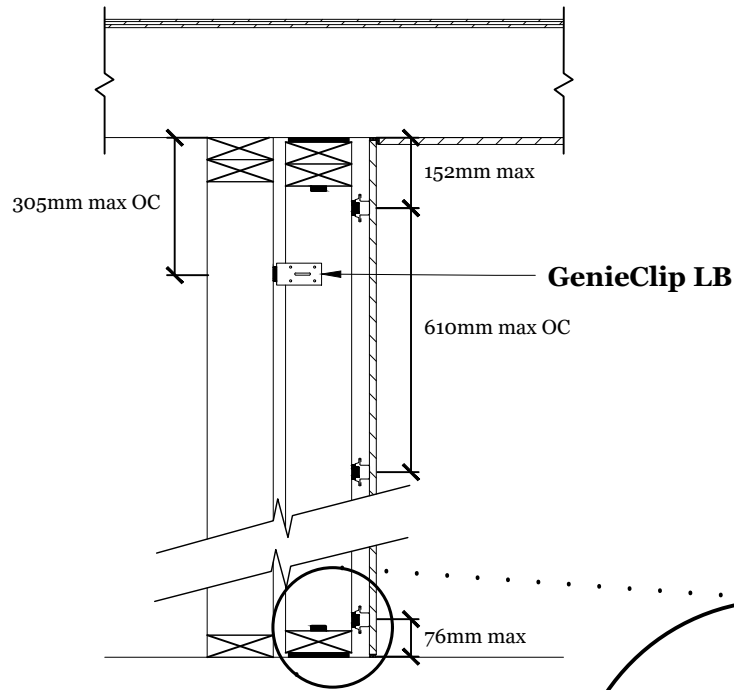

PROFILE VIEW

FRONT VIEW

- GenieClip RST** with 22mm Furring Channel
- GenieMat FIS** Washer
- Acoustical Sealant
- Drywall
- GenieMat FIS** Acoustic Pad

Phone: +971 4 813 5501
cs@pliteq.ae

GENERAL NOTES:

The information provided in this drawing is accurate to the best of our knowledge at the time of printing. However, we reserve the right to make changes when necessary without notification.
© Pliteq Building Materials Trading LLC. 2017

Notes

PROJECT: **GenieClip® RST** Wall Series

DRAWING: **GenieMat® FIS** with **GenieClip LB**
Isolated Partition

DRAWN BY: J. Joo

DATE: 2017-01-10

DWG. NO.:
LB05

SCALE: N/A