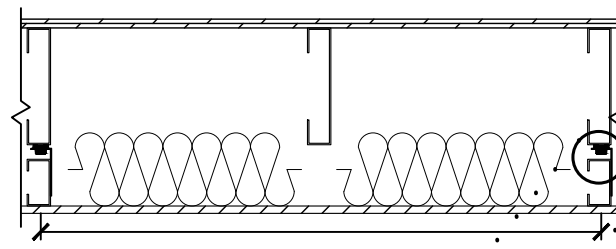

PROFILE VIEW

1220mm max OC

**GenieClip LB**

FRONT VIEW

1220mm max OC

Wood Joist Framing

**GenieClip LB**

Isolated Wood Joist

PROFILE VIEW

1220mm max OC

**GenieClip LB**

FRONT VIEW

1220mm max OC

Steel Joist Framing

**GenieClip LB**

Isolated Steel Joist