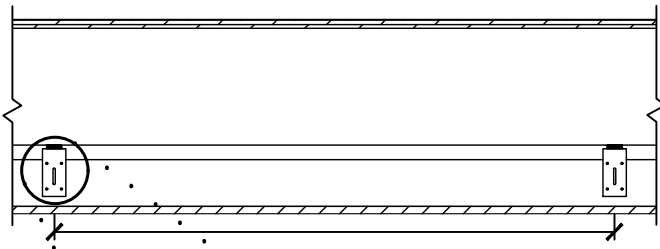

PROFILE VIEW

1220mm max OC

**GenieClip LB**

FRONT VIEW

1220mm max OC

Wood Joist Framing

**GenieClip LB**

Isolated Wood Joist

PROFILE VIEW

1220mm max OC

**GenieClip LB**

FRONT VIEW

1220mm max OC

Steel Joist Framing

**GenieClip LB**

Isolated Steel Joist