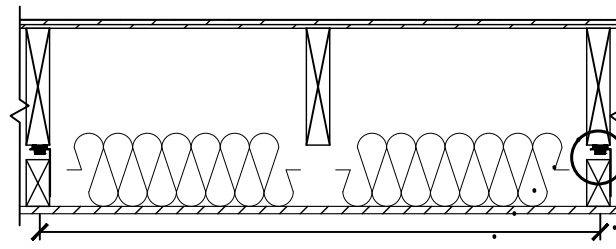

PROFILE VIEW

1220mm max OC

**GenieClip LB**

FRONT VIEW

1220mm max OC

Wood Joist Framing

**GenieClip LB**

Isolated Wood Joist

PROFILE VIEW

1220mm max OC

**GenieClip LB**

FRONT VIEW

1220mm max OC

Steel Joist Framing

**GenieClip LB**

Isolated Steel Joist