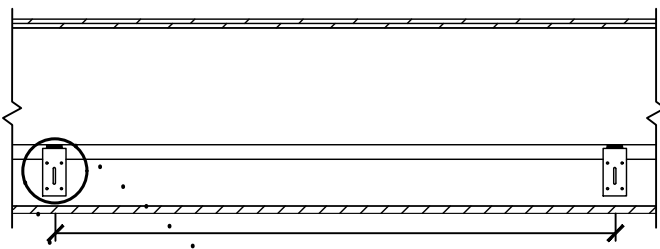

PROFILE VIEW

1220mm max OC

**GenieClip LB**

FRONT VIEW

1220mm max OC

Wood Joist Framing

**GenieClip LB**

Isolated Wood Joist

PROFILE VIEW

1220mm max OC

**GenieClip LB**

FRONT VIEW

1220mm max OC

Steel Joist Framing

**GenieClip LB**

Isolated Steel Joist