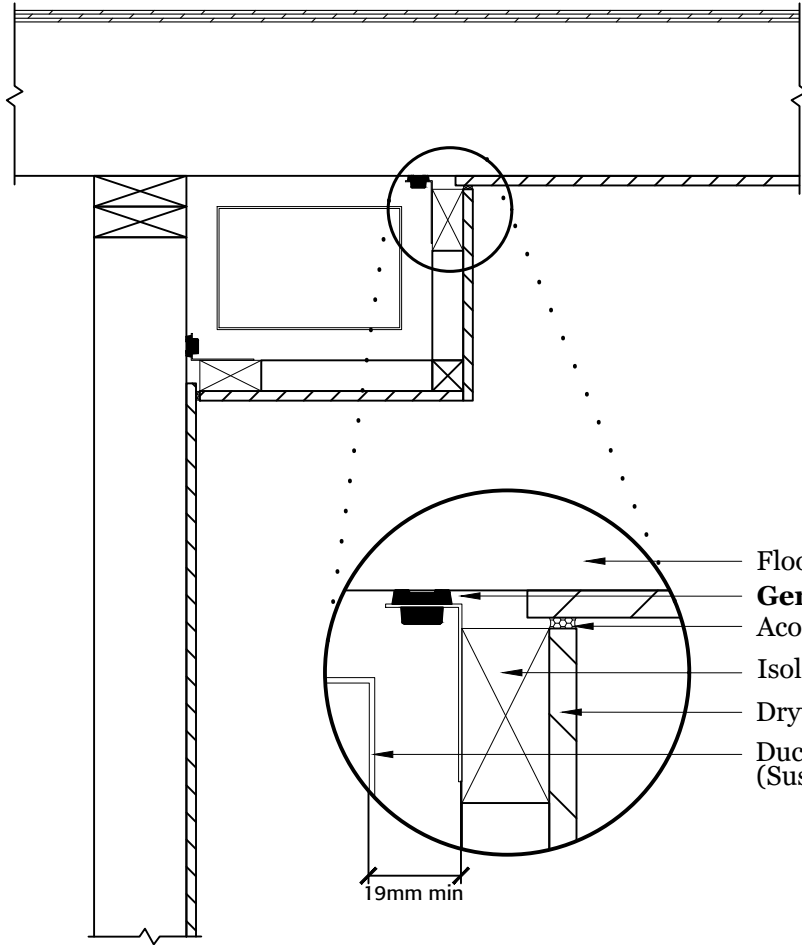

PROFILE VIEW

FRONT VIEW

- Floor Joist
- **GenieClip LB**
- Acoustical Sealant
- Isolated Framing
- Drywall Board
- Ductwork (Suspend as Specified)

19mm min

Phone: +971 4 813 5501  
cs@pliteq.ae

GENERAL NOTES:

Notes

PROJECT: **GenieClip® LB** Accessory Series

DRAWING: Isolating Framing for Bulkhead Mounting

DRAWN BY: G. Hart

DATE: 2017-01-10

DWG. NO.:  
LB21

SCALE: N/A