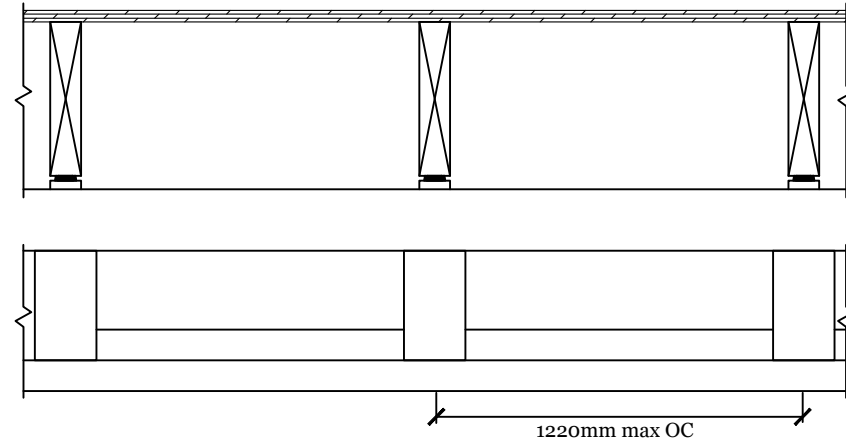

PROFILE VIEW

FRONT VIEW

- Floor Joist
- **GenieClip LB**
- Acoustical Sealant
- Isolated Framing
- Drywall Board
- Ductwork (Suspend as Specified)

19mm min

Phone: +971 4 813 5501  
cs@pliteq.ae

GENERAL NOTES: