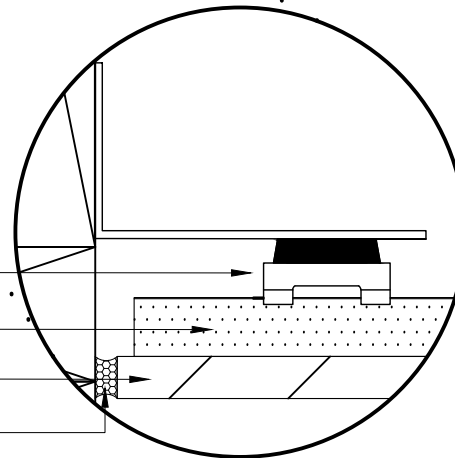

1220mm max OC

- GenieClip LB3**
- Furring Channel
- Gypsum Board
- Acoustical Sealant

Phone: +971 4 813 5501  
 cs@pliteq.ae

**GENERAL NOTES:**

The information provided in this drawing is accurate to the best of our knowledge at the time of printing. However, we reserve the right to make changes when necessary without notification.

SCALE: N/A