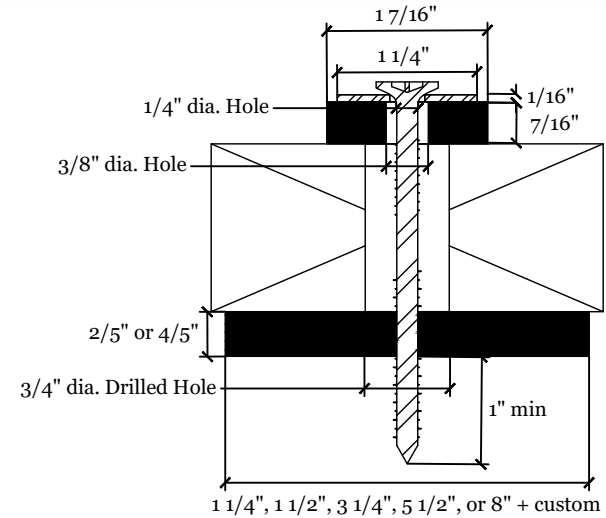

SIDE VIEW

- Wood Stud
- Drywall Board
- GenieClip® RST** with Furring Channel
- GenieMat FIS** Washer
- Wood Sill Plate
- GenieMat FIS**
- Acoustical Sealant

SECTION VIEW

Phone: +971 4 813 5501
cs@pliteq.ae