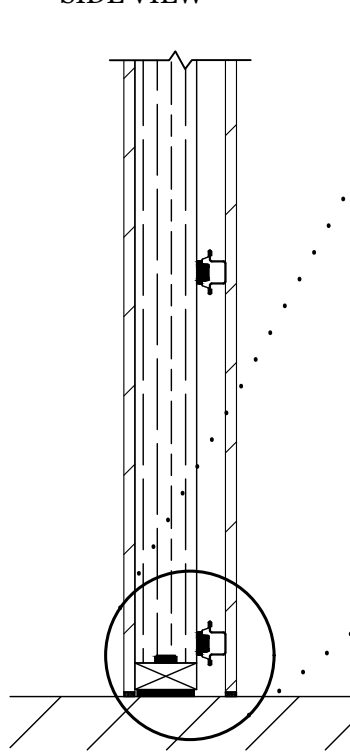

SIDE VIEW

- Wood Stud
- Drywall Board
- GenieClip® RST** with Furring Channel
- GenieMat FIS** Washer
- Wood Sill Plate
- GenieMat FIS**
- Acoustical Sealant

SECTION VIEW

Phone: +971 4 813 5501
cs@pliteq.ae